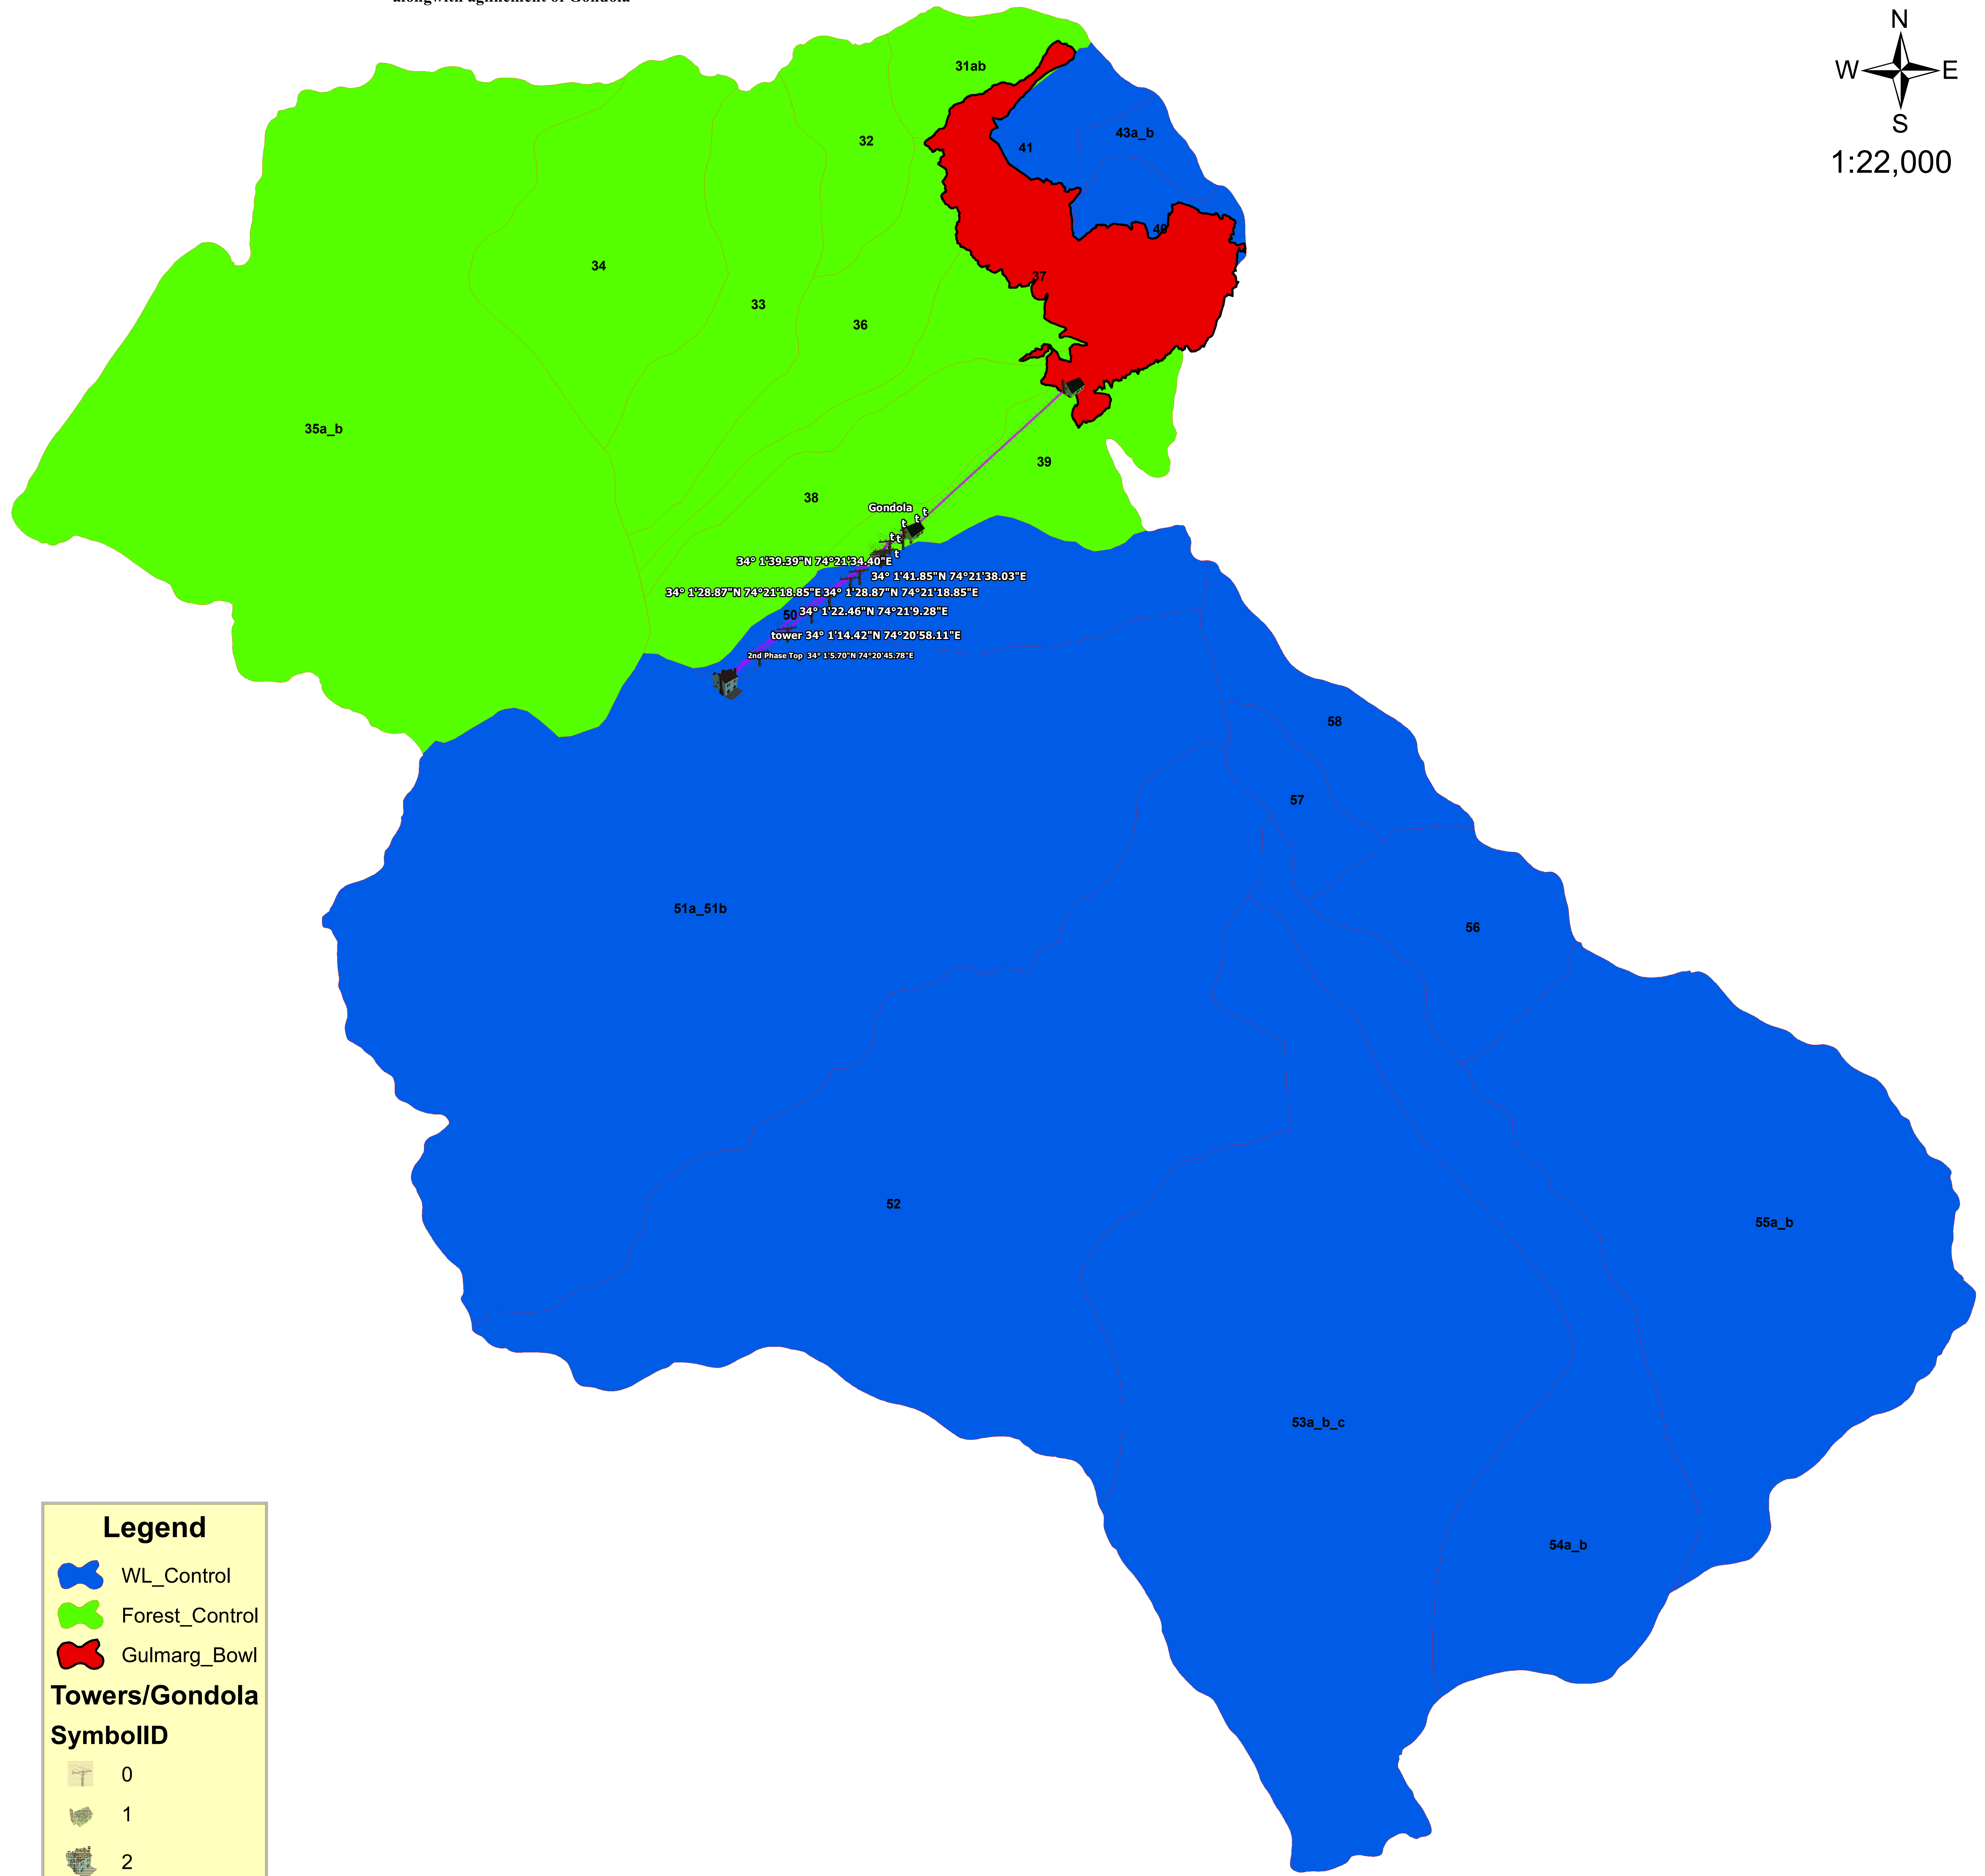

Map of Gulmarg Wildlife Sanctuary
showing Forest/Wildlife Controlled Area
alongwith aglinement of Gondola

Legend

-  WL_Control
-  Forest_Control
-  Gulmarg_Bowl

Towers/Gondola

SymbolID

-  0
-  1
-  2

SymbolID

-  0